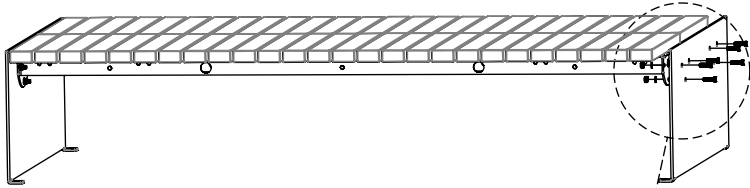

vestre

Vroom

Leg / connector 1200

Article no: 675

32 Kg

6x M8x20

6x M8x20

6x M8x20