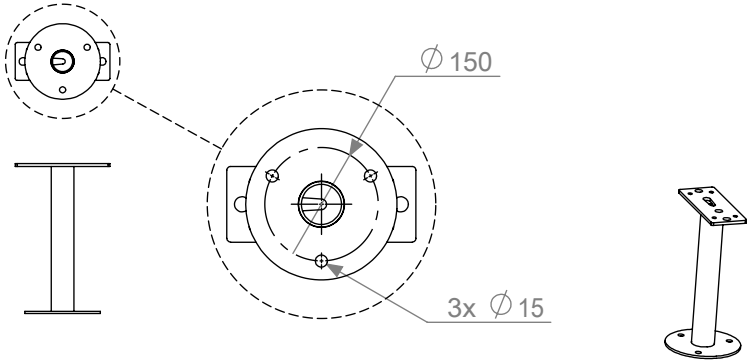

vestre

April

Stavanger benches

Seat variants

Anchoring variants

Type A - Base plate anchoring

Designation : 7XX-XXXXA

Type B - Wall mount

Designation : 7XX-XXXB

Type C - Cast-in-place anchoring

Designation : 7XX-XXXC

Free-standing legs

Models without backrest

Optional Anchoring

Models with backrest

Optional Anchoring