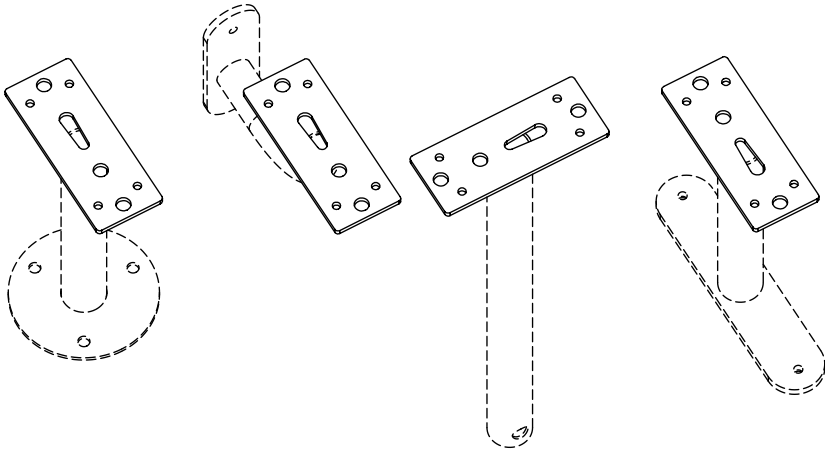

vestre

April

Stavanger benches

Seat variants

Anchoring variants

Type A - Base plate anchoring

Designation : 7XX-XXXXA

Type B - Wall mount

Designation : 7XX-XXXB

Type C - Cast-in-place anchoring

Designation : 7XX-XXXC

Free-standing legs

Models without backrest

Optional Anchoring

Models with backrest

Optional Anchoring

Mounting the legs

8x M8x16

8x BRB M8

Free-standing models

| | | | |
|---|---|---|---|
|  |  |  |  |
| 721 | 722 | 726 | 727 |

Type A,B and C

| | | | |
|---|---|---|---|
|  |  |  |  |
| 720A | 722A | 723A | 724A |
| 720B | 722B | 723B | 724B |
| 720C | 722C | 723C | 724C |