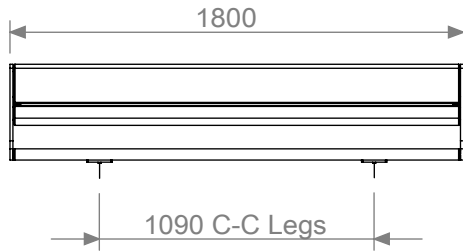

vestre

April

Stavanger benches

Seat variants

Anchoring variants

Type A - Base plate anchoring

Designation : 7XX-XXXXA

Type B - Wall mount

Designation : 7XX-XXXB

Type C - Cast-in-place anchoring

Designation : 7XX-XXXC

Free-standing legs

Models without backrest

Optional Anchoring

Models with backrest

Optional Anchoring