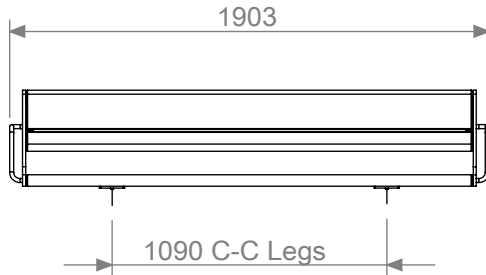

vestre

April

Stavanger benches

Seat variants

Anchoring variants

Type A - Base plate anchoring

Designation : 7XX-XXXXA

Type B - Wall mount

Designation : 7XX-XXXB

Type C - Cast-in-place anchoring

Designation : 7XX-XXXC

Free-standing legs

Models without backrest

Optional Anchoring

Models with backrest

Optional Anchoring