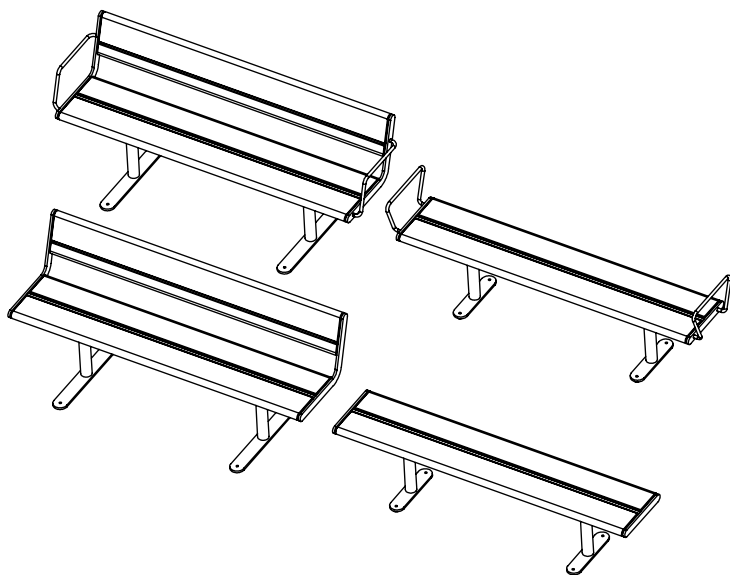

vestre

April

Stavanger benches

Seat variants

Anchoring variants

Type A - Base plate anchoring

Designation : 7XX-XXXXA

Type B - Wall mount

Designation : 7XX-XXXB

Type C - Cast-in-place anchoring

Designation : 7XX-XXXC

Free-standing legs

Models without backrest

Optional Anchoring

Models with backrest

Optional Anchoring

Mounting the legs

8x M8x16

8x BRB M8

Free-standing models

| | | | |
|---|---|---|---|
|  |  |  |  |
| 721 | 722 | 726 | 727 |

Type A,B and C

| | | | |
|---|---|---|---|
|  |  |  |  |
| 720A | 722A | 723A | 724A |
| 720B | 722B | 723B | 724B |
| 720C | 722C | 723C | 724C |