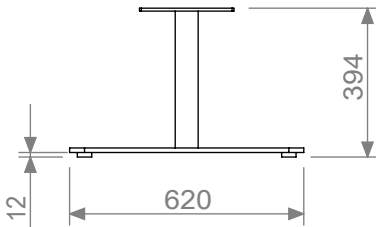

Designation : 7XX-XXXB

Type C - Cast-in-place anchoring

Designation : 7XX-XXXC

Free-standing legs

Models without backrest

Optional Anchoring

Models with backrest

Optional Anchoring

Mounting the legs

8x M8x16

8x BRB M8

Free-standing models

| | | | |
|---|---|---|---|
|  |  |  |  |
| 721 | 722 | 726 | 727 |

Type A,B and C

| | | | |
|---|---|---|---|
|  |  |  |  |
| 720A | 722A | 723A | 724A |
| 720B | 722B | 723B | 724B |
| 720C | 722C | 723C | 724C |