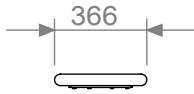

vestre

April

Stavanger benches

Seat variants

Anchoring variants

Type A - Base plate anchoring

Designation : 7XX-XXXXA

Type B - Wall mount

Designation : 7XX-XXXB

Type C - Cast-in-place anchoring

Designation : 7XX-XXXC

Free-standing legs

Models without backrest

Optional Anchoring

Models with backrest

Optional Anchoring