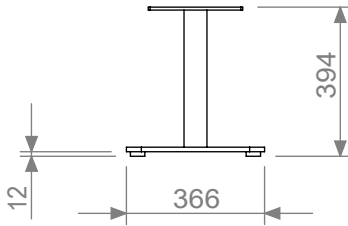

Designation : 7XX-XXXB

Type C - Cast-in-place anchoring

Designation : 7XX-XXXC

Free-standing legs

Models without backrest

Optional Anchoring

Models with backrest

Optional Anchoring

Mounting the legs

8x M8x16

8x BRB M8

Free-standing models

| | | | |
|---|---|---|---|
|  |  |  |  |
| 721 | 722 | 726 | 727 |

Type A,B and C

| | | | |
|---|---|---|---|
|  |  |  |  |
| 720A | 722A | 723A | 724A |
| 720B | 722B | 723B | 724B |
| 720C | 722C | 723C | 724C |