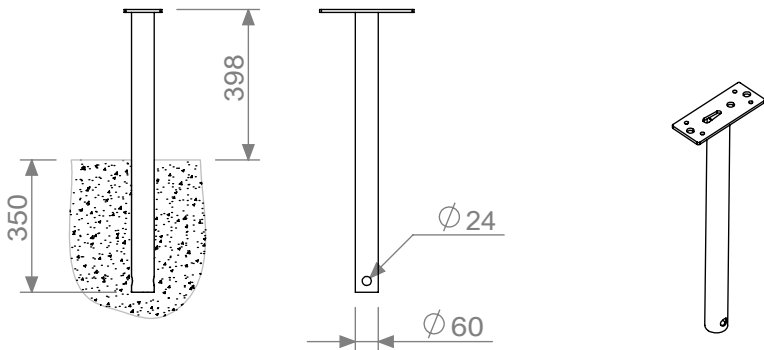

vestre

April

Stavanger benches

Seat variants

Anchoring variants

Type A - Base plate anchoring

Designation : 7XX-XXXXA

Type B - Wall mount

Designation : 7XX-XXXB

Type C - Cast-in-place anchoring

Designation : 7XX-XXXC

Free-standing legs

Models without backrest

Optional Anchoring

Models with backrest

Optional Anchoring