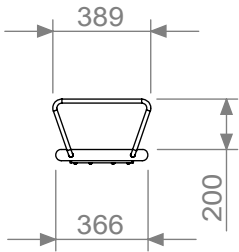

vestre

April

Stavanger benches

Seat variants

Anchoring variants

Type A - Base plate anchoring

Designation : 7XX-XXXXA

Type B - Wall mount

Designation : 7XX-XXXB

Type C - Cast-in-place anchoring

Designation : 7XX-XXXC

Free-standing legs

Models without backrest

Optional Anchoring

Models with backrest

Optional Anchoring