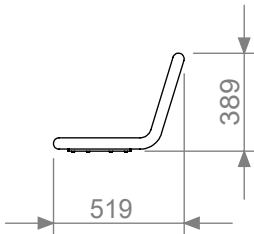

vestre

April

Stavanger benches

Seat variants

Anchoring variants

Type A - Base plate anchoring

Designation : 7XX-XXXXA

Type B - Wall mount

Designation : 7XX-XXXB

Type C - Cast-in-place anchoring

Designation : 7XX-XXXC

Free-standing legs

Models without backrest

Optional Anchoring

Models with backrest

Optional Anchoring

Mounting the legs

8x M8x16

8x BRB M8

Free-standing models

| | | | |
|---|---|---|---|
|  |  |  |  |
| 721 | 722 | 726 | 727 |

Type A,B and C

| | | | |
|---|---|---|---|
|  |  |  |  |
| 720A | 722A | 723A | 724A |
| 720B | 722B | 723B | 724B |
| 720C | 722C | 723C | 724C |