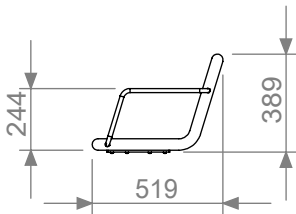

vestre

April

Stavanger benches

Seat variants

Anchoring variants

Type A - Base plate anchoring

Designation : 7XX-XXXXA

Type B - Wall mount

Designation : 7XX-XXXB

Type C - Cast-in-place anchoring

Designation : 7XX-XXXC

Free-standing legs

Models without backrest

Optional Anchoring

Models with backrest

Optional Anchoring