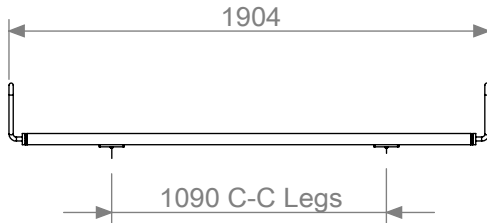

vestre

April

Stavanger benches

Seat variants

Anchoring variants

Type A - Base plate anchoring

Designation : 7XX-XXXXA

Type B - Wall mount

Designation : 7XX-XXXB

Type C - Cast-in-place anchoring

Designation : 7XX-XXXC

Free-standing legs

Models without backrest

Optional Anchoring

Models with backrest

Optional Anchoring