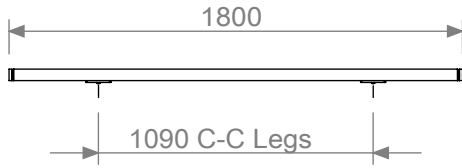

vestre

April

Stavanger benches

Seat variants

Anchoring variants

Type A - Base plate anchoring

Designation : 7XX-XXXXA

Type B - Wall mount

Designation : 7XX-XXXB

Type C - Cast-in-place anchoring

Designation : 7XX-XXXC

Free-standing legs

Models without backrest

Optional Anchoring

Models with backrest

Optional Anchoring