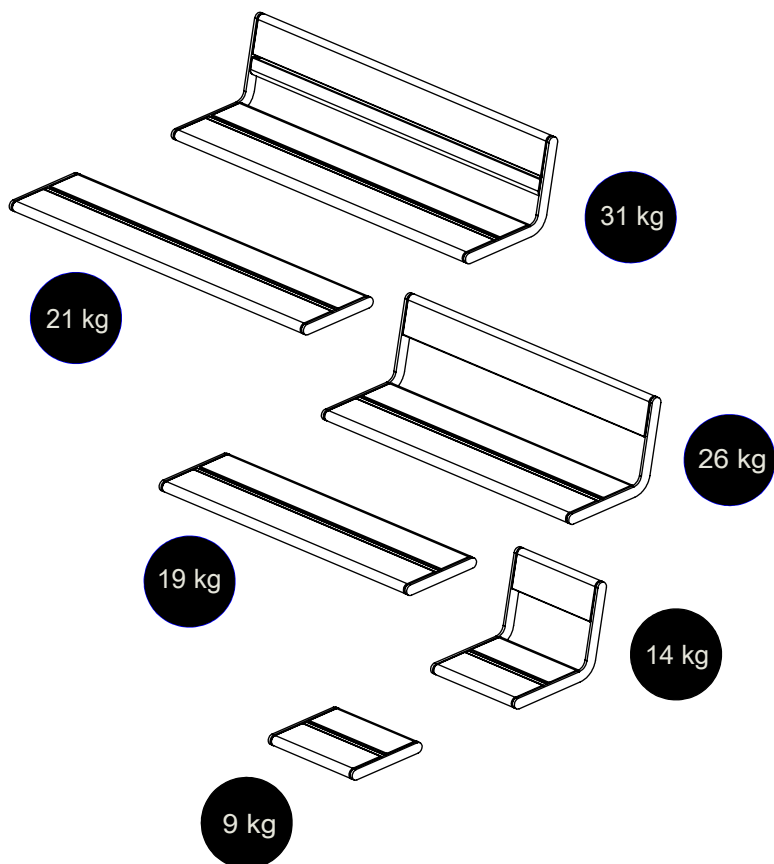

April

Wall top mounted products

Chair-length

Standard-length

Stavanger-length

x4/x8

x4/x8

Chair-length	70MK	X	74MK	76MK
Standard-length	703MK	704MK	713MK	704MK
Stavanger-length	720MK	722MK	723MK	724MK

Lengths

With armrest: 630

With armrest: 1626

With armrest: 1800