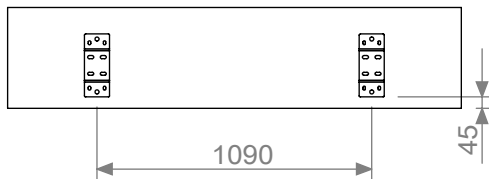

April

Wall top mounted products

Chair-length

Standard-length

Stavanger-length

x4/x8

x4/x8

Chair-length	70MK	X	74MK	76MK
Standard-length	703MK	704MK	713MK	704MK
Stavanger-length	720MK	722MK	723MK	724MK

Lengths

With armrest: 630

With armrest: 1626

With armrest: 1800