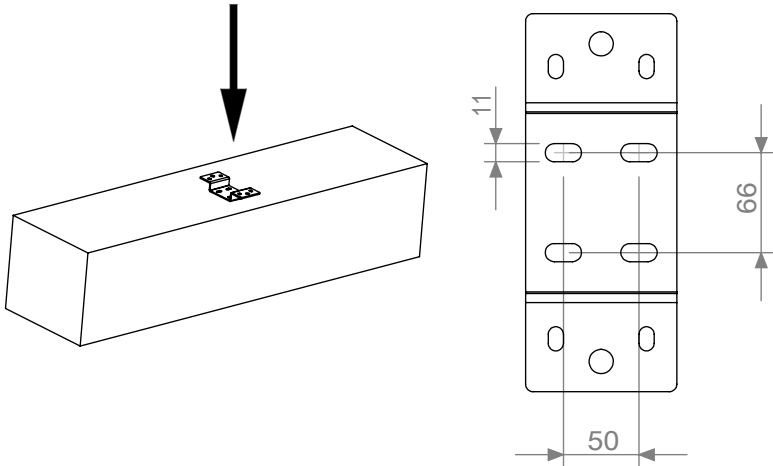

April

Wall top mounted products

Chair-length

Standard-length

Stavanger-length

x4/x8

x4/x8

Chair-length	70MK	X	74MK	76MK
Standard-length	703MK	704MK	713MK	704MK
Stavanger-length	720MK	722MK	723MK	724MK

Lengths

With armrest: 630

With armrest: 1626

With armrest: 1800