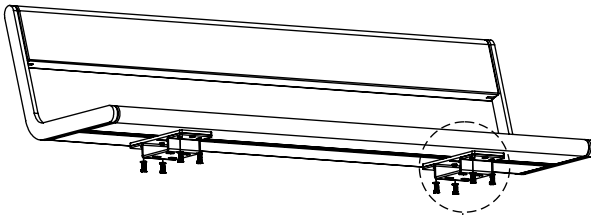

April

Wall top mounted products

Chair-length

Standard-length

Stavanger-length

x4/x8

x4/x8

Chair-length	70MK	X	74MK	76MK
Standard-length	703MK	704MK	713MK	704MK
Stavanger-length	720MK	722MK	723MK	724MK

Lengths

With armrest: 630

With armrest: 1626

With armrest: 1800