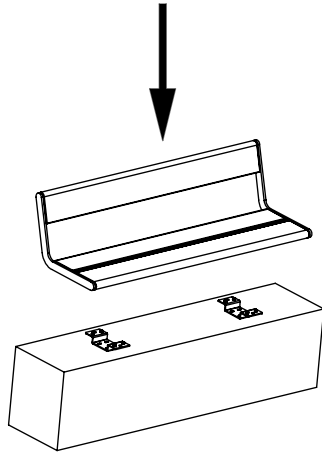

April

Wall top mounted products

Chair-length

Standard-length

Stavanger-length

x4/x8

x4/x8

Chair-length	70MK	X	74MK	76MK
Standard-length	703MK	704MK	713MK	704MK
Stavanger-length	720MK	722MK	723MK	724MK

Lengths

With armrest: 630

With armrest: 1626

With armrest: 1800