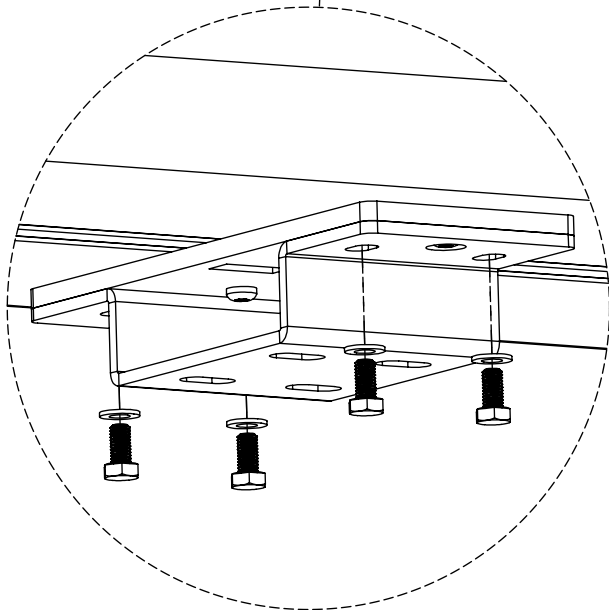

April

Wall top mounted products

Chair-length

Standard-length

Stavanger-length

x4/x8

x4/x8

Chair-length	70MK	X	74MK	76MK
Standard-length	703MK	704MK	713MK	704MK
Stavanger-length	720MK	722MK	723MK	724MK

Lengths

With armrest: 630

With armrest: 1626

With armrest: 1800