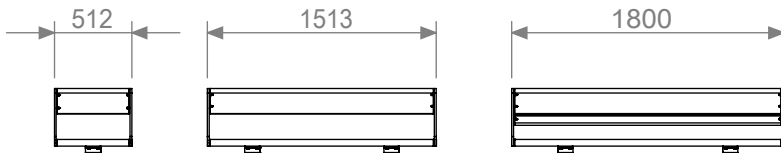

April

Wall top mounted products

Chair-length

Standard-length

Stavanger-length

x4/x8

x4/x8

Chair-length	70MK	X	74MK	76MK
Standard-length	703MK	704MK	713MK	704MK
Stavanger-length	720MK	722MK	723MK	724MK

Lengths

With armrest: 630

With armrest: 1626

With armrest: 1800