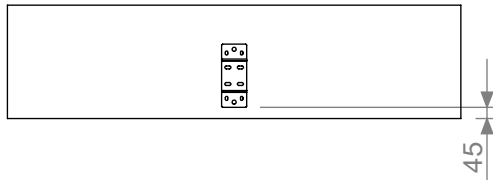

April

Wall top mounted products

Chair-length

Standard-length

Stavanger-length

x4/x8

x4/x8

Chair-length	70MK	X	74MK	76MK
Standard-length	703MK	704MK	713MK	704MK
Stavanger-length	720MK	722MK	723MK	724MK

Lengths

With armrest: 630

With armrest: 1626

With armrest: 1800