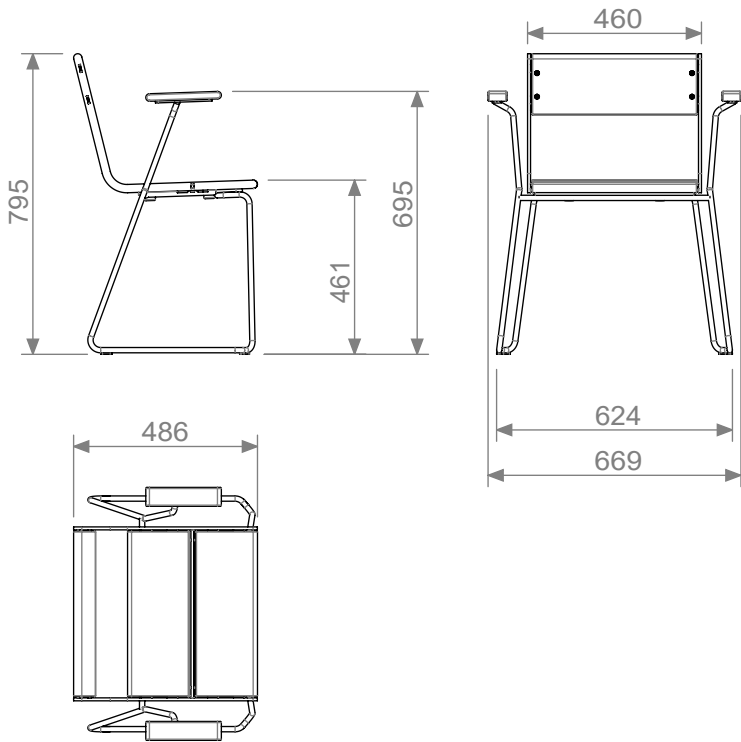

vestre

# April Go

Chairs with armrest wood and aluminium

Article no: 7014

12 Kg

Chairs can be stacked on top of each other