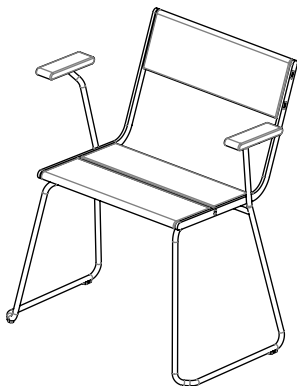

vestre

# April Go

Chairs with armrest wood and aluminium

Article no: 7014

12 Kg

Chairs can be stacked on top of each other