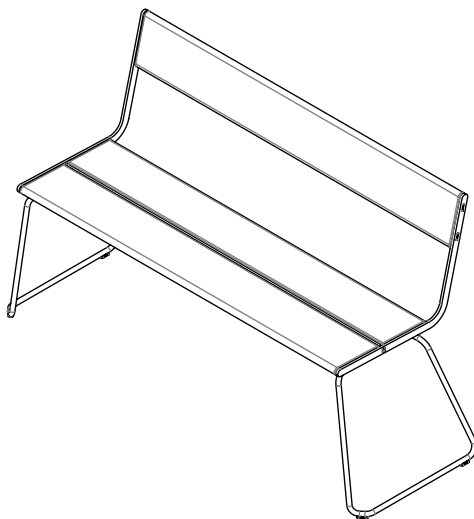

vestre

# April Go

Bench with back wood and aluminium

Article no: 7015

17 Kg

Benches can be stacked on top of each other