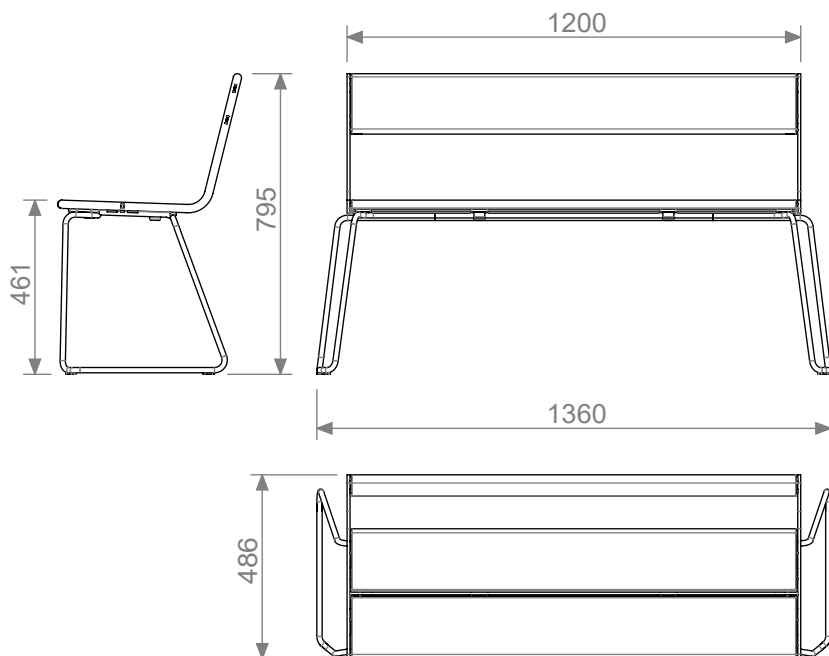

# April Go

Bench with back wood and aluminium

Article no: 7015

17 Kg

Benches can be stacked on top of each other