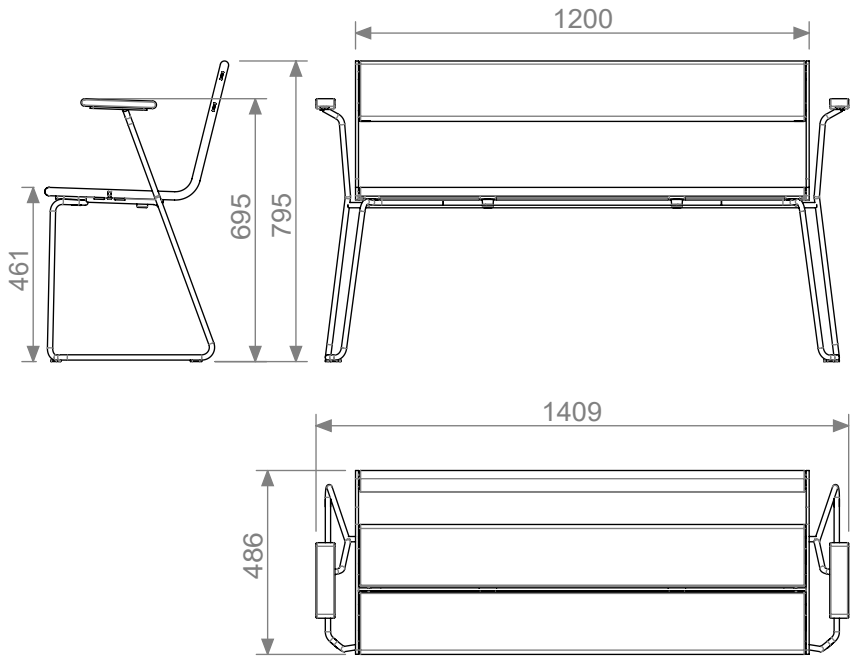

vestre

April Go

Bench with back and arm wood and aluminium

Article no: 7016

18 Kg

Benches can be stacked on top of each other