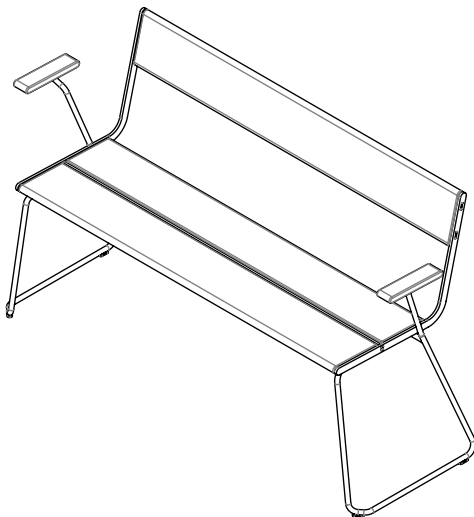

vestre

April Go

Bench with back and arm wood and aluminium

Article no: 7016

18 Kg

Benches can be stacked on top of each other