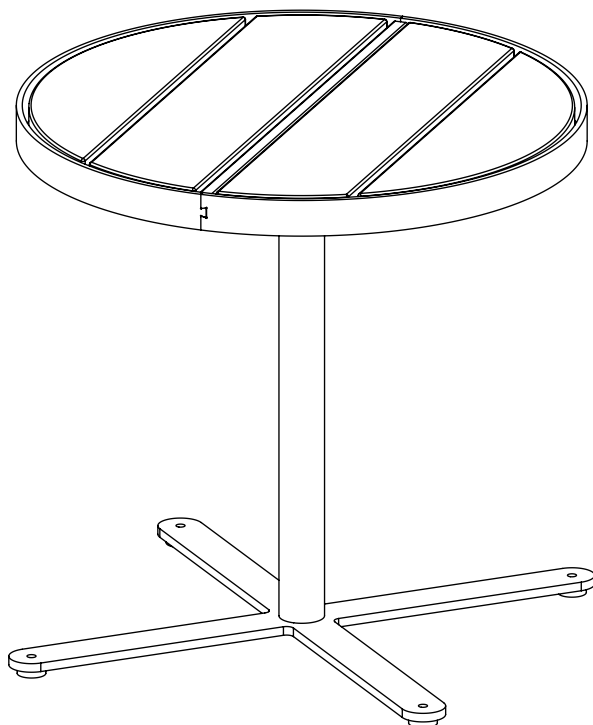

vestre

# April

Round Table  $\varnothing$ 750

Article no: 731

33 Kg

4x M8x16

4x M8

Freestanding

Type A - Base plate

33 Kg

Type C - Casting in the ground

25 Kg