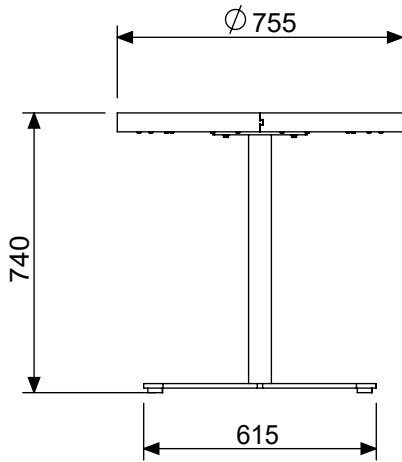

# April

Round Table  $\varnothing$ 750

Article no: 731

33 Kg

4x M8x16

4x M8

Freestanding

Type A - Base plate

33 Kg

Type C - Casting in the ground

25 Kg