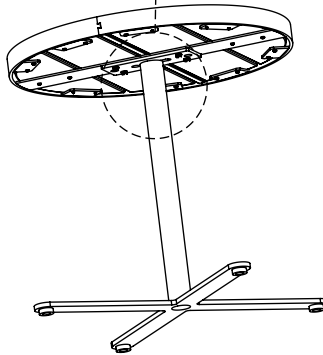

# April

Round Table  $\varnothing$ 750

Article no: 731

33 Kg

4x M8x16

4x M8

Freestanding

Type A - Base plate

33 Kg

Type C - Casting in the ground

25 Kg