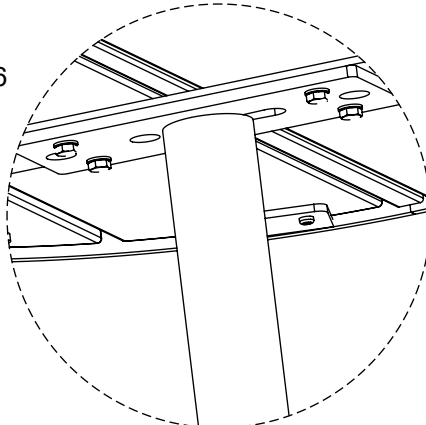

# April

Round Table  $\varnothing$ 750

Article no: 731

33 Kg

4x M8x16

4x M8

Freestanding

Type A - Base plate

33 Kg

Type C - Casting in the ground

25 Kg