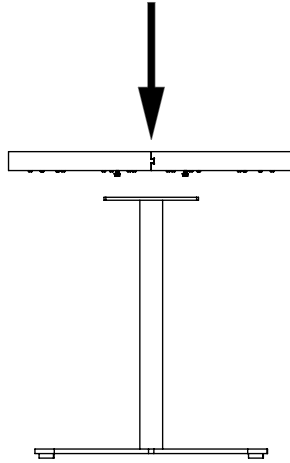

# April

Round Table  $\varnothing$ 750

Article no: 731

33 Kg

4x M8x16

4x M8

Freestanding

Type A - Base plate

33 Kg

Type C - Casting in the ground

25 Kg