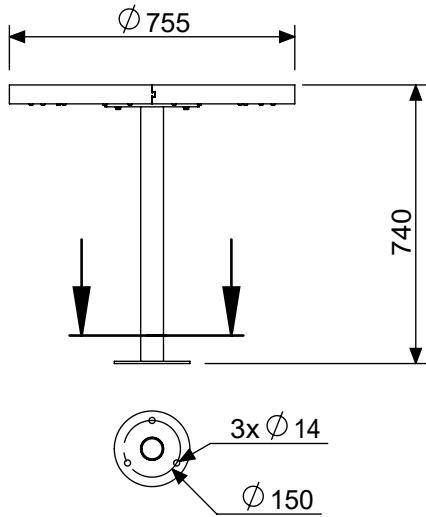

# April

Round Table  $\varnothing$ 750

Article no: 731

33 Kg

4x M8x16

4x M8

Freestanding

Type A - Base plate

33 Kg

Type C - Casting in the ground

25 Kg