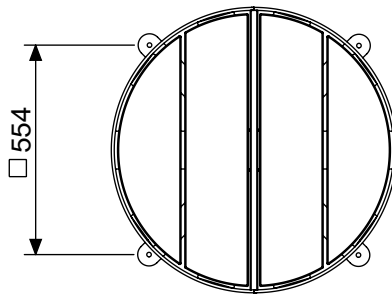

# April

Round Table  $\varnothing$ 750

Article no: 731

33 Kg

4x M8x16

4x M8

Freestanding

Type A - Base plate

33 Kg

Type C - Casting in the ground

25 Kg