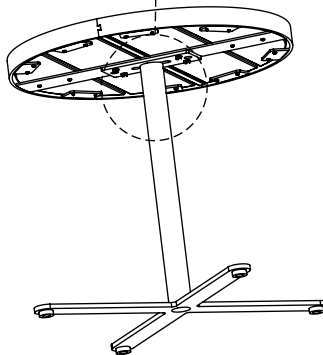

vestre

April

Round Table ø750

Article no: 731

33 Kg

4x M8x16

4x M8

Freestanding

Type A - Base plate

33 Kg

Type C - Casting in the ground

25 Kg