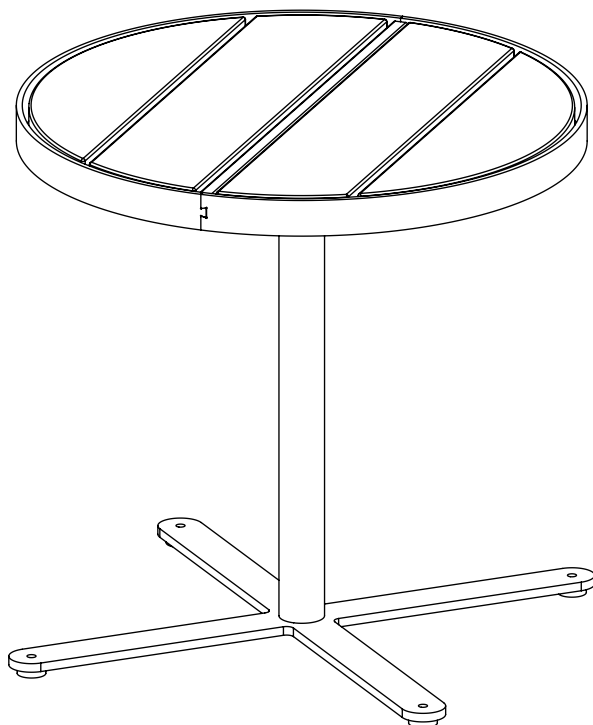

vestre

April

Round Table ø750

Article no: 731

33 Kg

4x M8x16

4x M8

Freestanding

Type A - Base plate

33 Kg

Type C - Casting in the ground

25 Kg