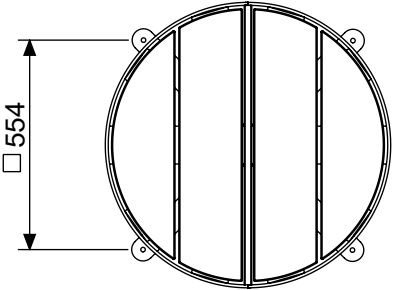

vestre

April

Round Table ø750

Article no: 731

33 Kg

4x M8x16

4x M8

Freestanding

Type A - Base plate

33 Kg

Type C - Casting in the ground

25 Kg