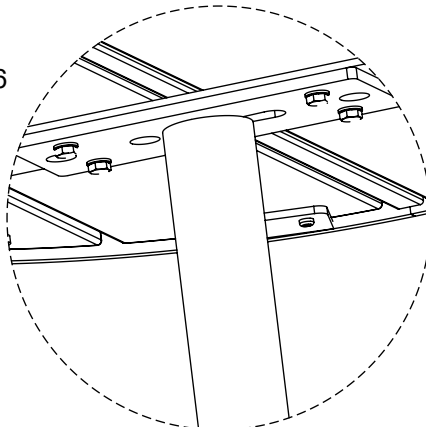

vestre

April

Round Table ø750

Article no: 731

33 Kg

4x M8x16

4x M8

Freestanding

Type A - Base plate

33 Kg

Type C - Casting in the ground

25 Kg