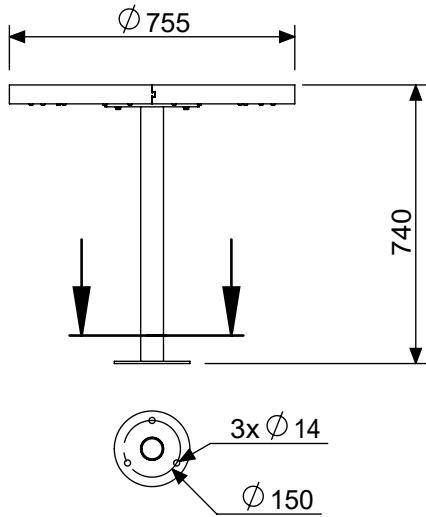

vestre

April

Round Table ø750

Article no: 731

33 Kg

4x M8x16

4x M8

Freestanding

Type A - Base plate

33 Kg

Type C - Casting in the ground

25 Kg