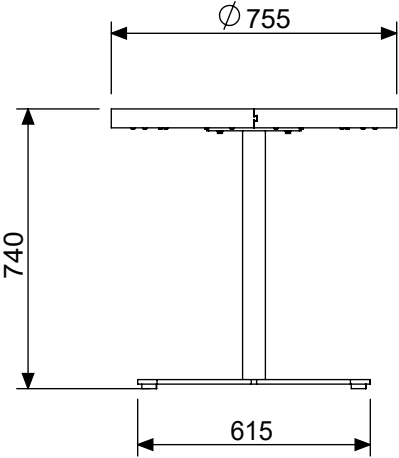

vestre

April

Round Table ø750

Article no: 731

33 Kg

4x M8x16

4x M8

Freestanding

Type A - Base plate

33 Kg

Type C - Casting in the ground

25 Kg