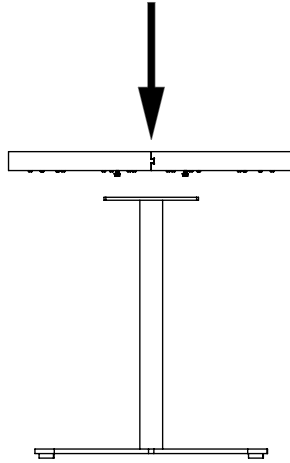

vestre

April

Round Table ø750

Article no: 731

33 Kg

4x M8x16

4x M8

Freestanding

Type A - Base plate

33 Kg

Type C - Casting in the ground

25 Kg