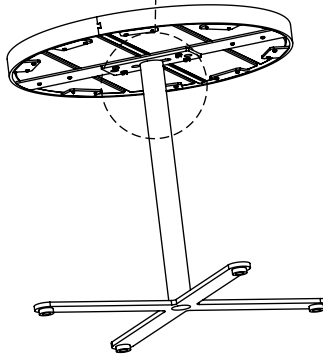

vestre

April

Round Table ø750

Article no: 731

33 Kg

4x M8x16

4x M8

Freestanding

Type A - Base plate

33 Kg

Type C - Casting in the ground

25 Kg