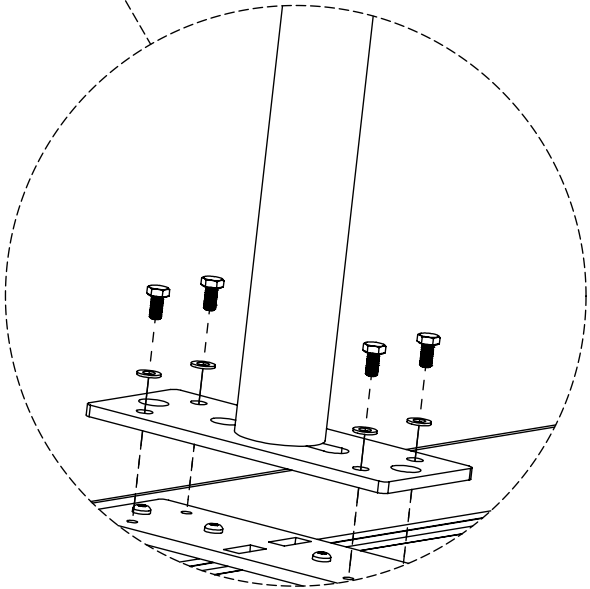

vestre

April

Bar Table

Article no: 741

35 Kg

8x M6S M10

8x BRB M10

Art no. 741A
Anchoring with Base Plate

35 Kg

Art no. 741C
Casting in the ground

36 Kg