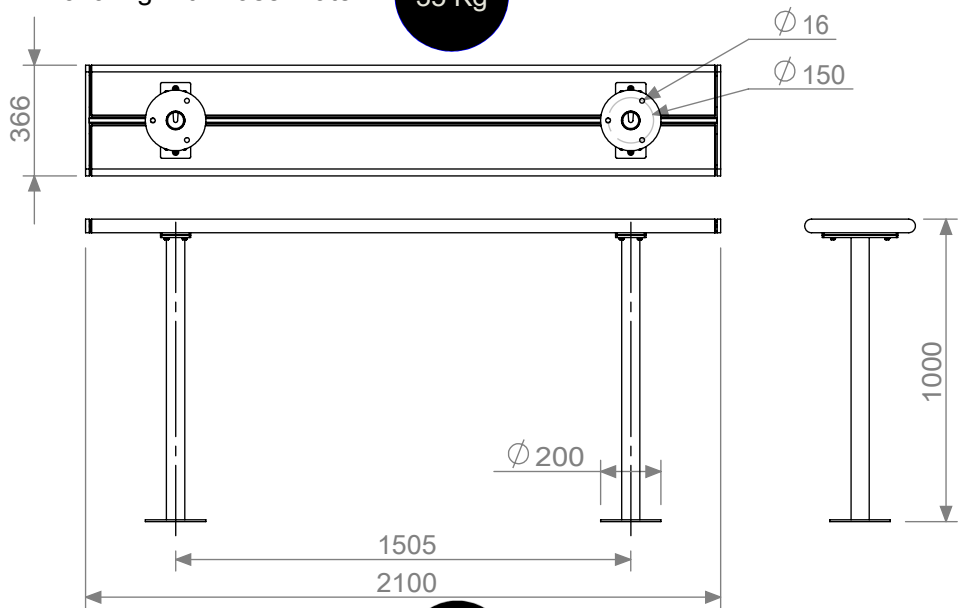

vestre

April

Bar Table

Article no: 741

35 Kg

8x M6S M10

8x BRB M10

Art no. 741A
Anchoring with Base Plate

35 Kg

Art no. 741C
Casting in the ground

36 Kg