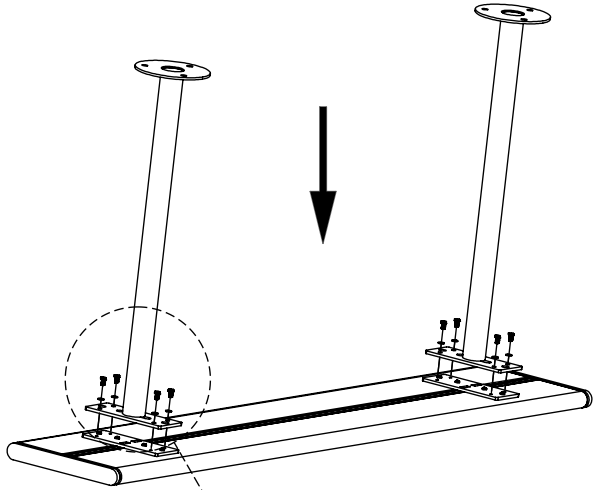

vestre

April

Bar Table

Article no: 741

35 Kg

8x M6S M10

8x BRB M10

Art no. 741A
Anchoring with Base Plate

35 Kg

Art no. 741C
Casting in the ground

36 Kg