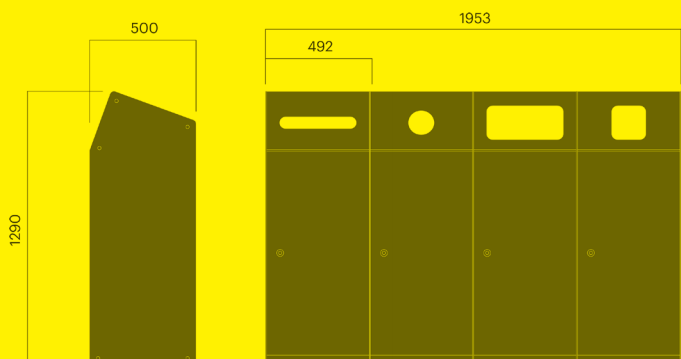

Acceptor recycling bin

		kg CO₂e	MJ	kg
4 x 160 litres				
Art. 2147-900	€ 5860 / £ 5010	722	10 481	284
Art. 2147-901	€ 5110 / £ 4370	722	10 481	284