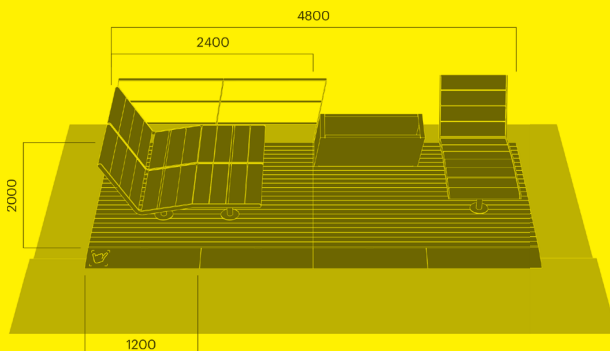

## Parklet 2.0

Fully furnished with fence, transition plates, planter and sunbeds. Movable with a forklift.

		kg CO <sub>2</sub> e	MJ	kg
Art. 4473-900	€ 14450 / £ 12340	2445	39 355	1060
Art. 4473-901	€ 13910 / £ 11880	2445	39 355	1039