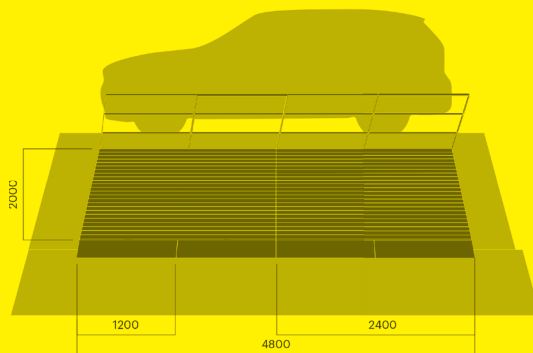

Parklet 2.0

Parklet 2.0

Unfurnished floor with adjustable feet including fence and transition plates to pavement. Movable with a forklift.

		kg CO₂e	MJ	kg
Art. 4470-900	€ 9420 / £ 8040	1907	30 345	786
Art. 4470-901	€ 8990 / £ 7680	1907	30 345	786