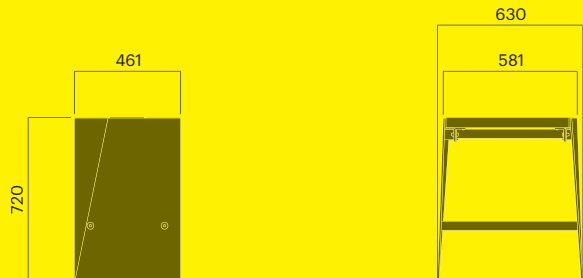

Bloc bar chair without backrest

		kg CO₂e	MJ	kg
Art. 1521-900	€ 1280 / £ 1070	144	2 285	62
Art. 1521-901	€ 1140 / £ 950	144	2 285	62

* GWP & MJ proxy based on 1506-900