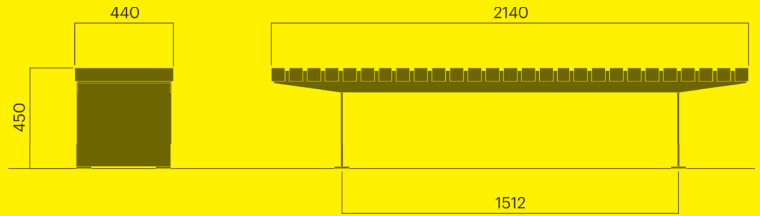

Coast bench made of recycled ownerless marine plastic

Rental model pricing available on request	kg CO₂e	MJ	kg
Art. 5506-530	-	-	-
Art. 5506-530	-	-	-

Version with wooden slats

Art. 5506-900	€ 2120 / £ 1770	193	2 973	75
Art. 5506-901	€ 1870 / £ 1560	193	2 973	75