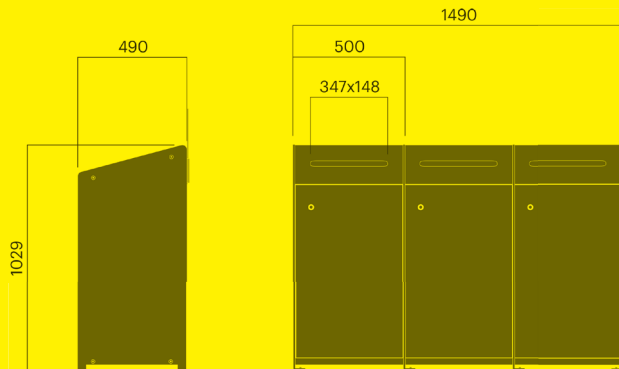

Acceptor recycling bin

		kg CO₂e	MJ	kg
3 x 110 litres				
Art. 2192-900	€ 3690 / £ 3160	739	10 746	173
Art. 2192-901	€ 3190 / £ 2720	739	10 746	173