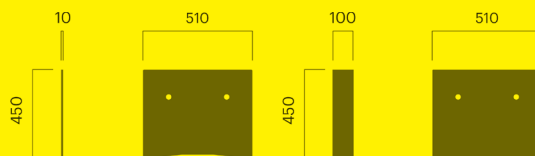

Via connector or end leg

Connecting element and end piece		kg CO₂e	MJ	kg
Art. 1350-900	€ 280 / £ 240	59	823	19
Art. 1350-901	€ 260 / £ 210	59	823	19