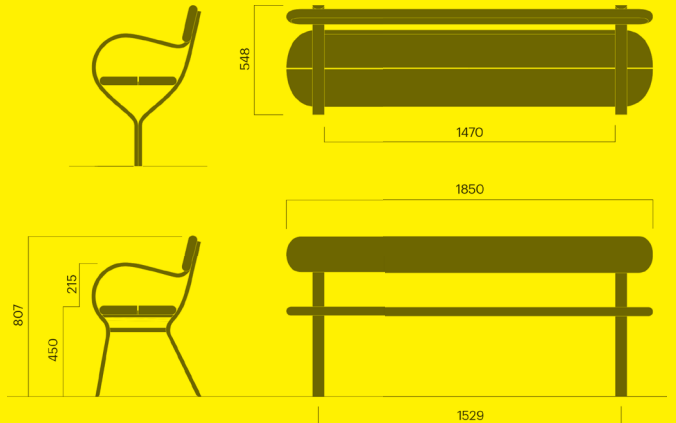

Folk seat with armrests

Anchored by rootfixing   kg CO₂e   MJ   kg
Art. 4914-904C   € 1230 / £ 1050   67   1347   33

Anchoring with base plate   kg CO₂e   MJ   kg
Art. 4914-904A   € 1490 / £ 1240   77   1521   38

Freestanding   kg CO₂e   MJ   kg
Art. 4914-904   € 1380 / £ 1190   52   1095   30