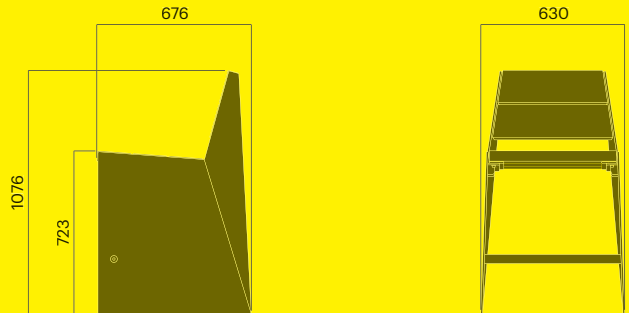

Bloc bar chair with backrest

		kg CO₂e	MJ	kg
Art. 1523-900	€ 1580 / £ 1320	234	3 478	85
Art. 1523-901	€ 1280 / £ 1070	234	3 478	85

* GWP & MJ proxy based on 1503-900