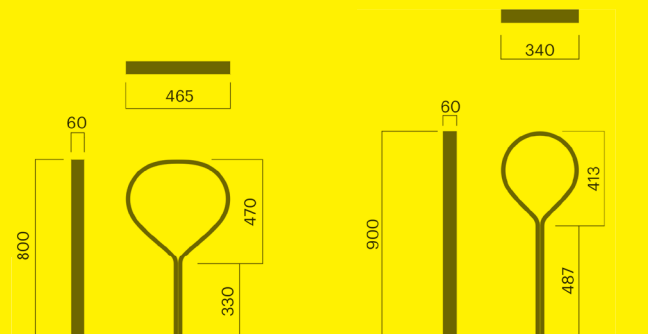

Folk bike rack

		kg CO₂e	MJ	kg
Small, anchored by rootfixing				
Art. 4987-904C	€ 280 / £ 240	22	371	7
Small, anchoring with base plate				
Art. 4987-904A	€ 360 / £ 300	28	469	8
Large, anchoring with base plate				
Art. 4986-904A	€ 370 / £ 320	28	464	9
Large, anchored by rootfixing				
Art. 4986-904C	€ 290 / £ 250	22	371	8