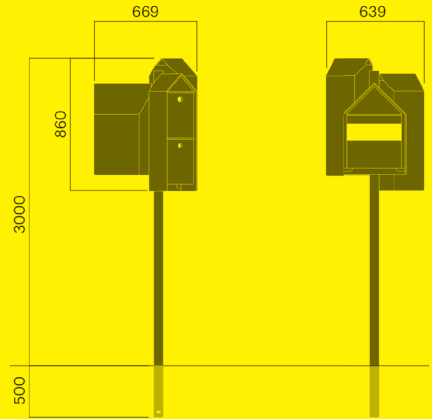

Wings bird box

Combination with 3 boxes in different sizes and integrated insect hotel

		kg CO₂e	MJ	kg
Art. 5823-900C	€ 3200 / £ 2660	140	2 166	46
Art. 5823-901C	€ 3100 / £ 2580	140	2 166	46
Wide bird box				
Art. 5824-904	€ 920 / £ 780	46	771	11
Narrow bird box				
Art. 5825-904	€ 990 / £ 830	23	374	10
Bird box and insect hotel				
Art. 5826-904	€ 990 / £ 830	23	381	7