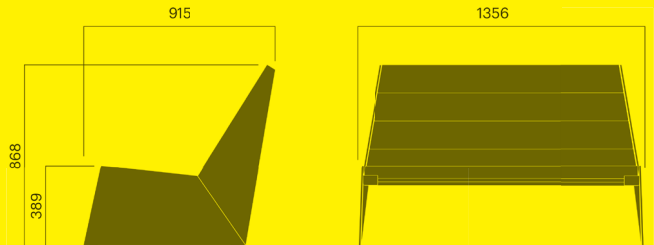

Bloc short sun bench

		kg CO₂e	MJ	kg
Art. 1576-900	€ 1690 / £ 1440	194	3 185	86
Art. 1576-901	€ 1480 / £ 1260	194	3 185	86