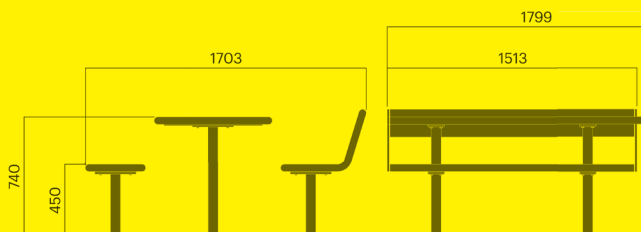

Back 1 side and extra space for a wheelchair

Art. 753-900H	€ 3200 / £ 2660	344	5 794	157
Art. 753-901H	€ 2660 / £ 2230	344	5 794	161