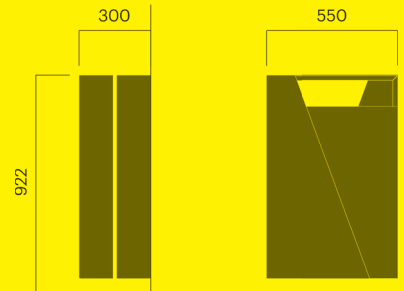

Bloc litter bin

100 litres		kg CO₂e	MJ	kg
Art. 1546-900	€ 1340 / £ 1140	164	2 290	51
Art. 1546-901	€ 1120 / £ 960	164	2 290	51

For wall mounting