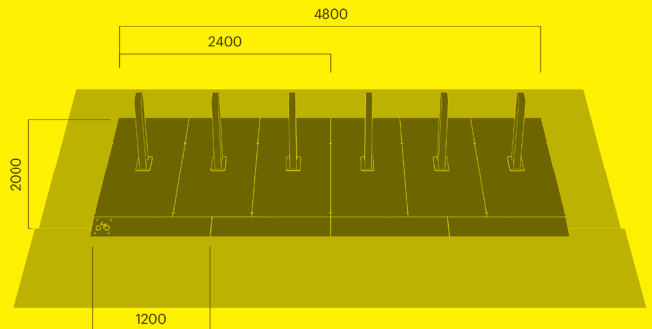

Parklet 2.0

Bicycle parking with adjustable feet and transition plates. Movable with a forklift.

6 bicycles	kg CO₂e	MJ	kg
Art. 4475-900	€ 4500 / £ 3840	1273 17 912	404
12 bicycles	kg CO₂e	MJ	kg
Art. 4476-900	€ 9000 / £ 7700	3242 45 515	809