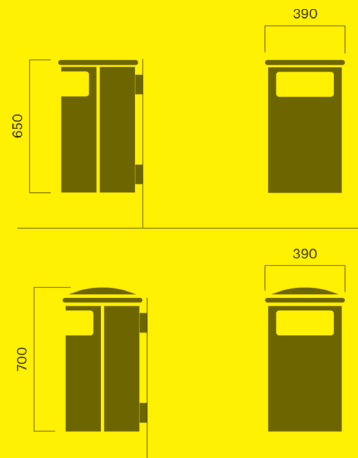

City

City litter bin

For mounting on a post or wall

		kg CO₂e	MJ	kg
50 litres, with flat top				
Art. 241-900	€ 850 / £ 730	91	1 274	25
Art. 241-901	€ 720 / £ 620	91	1 274	24
50 litres, With curved top				
Art. 251-900	€ 1000 / £ 860	101	1 409	30
Art. 251-901	€ 870 / £ 750	101	1 409	31
50 litres, with ashtray				
Art. 259-900	€ 1200 / £ 1020	102	1 428	29
Art. 259-901	€ 1050 / £ 890	102	1 428	38