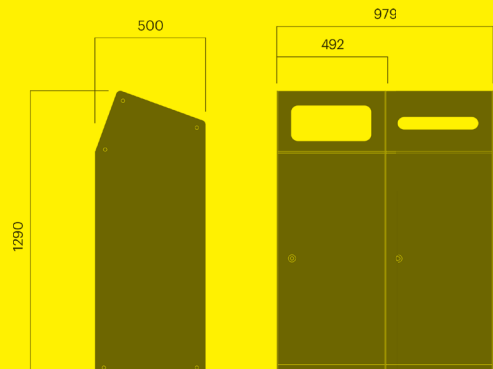

Acceptor recycling bin

		kg CO₂e	MJ	kg
2 x 160 litres				
Art. 2145-900	€ 3050 / £ 2610	486	6 779	155
Art. 2145-901	€ 2510 / £ 2150	486	6 779	155