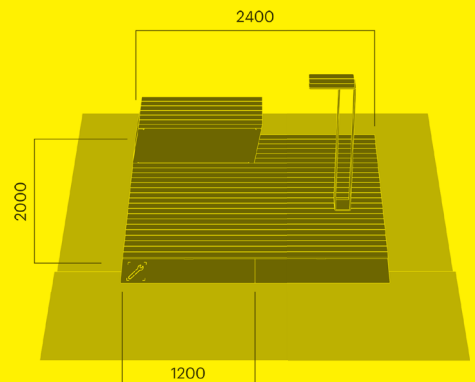

Parklet 2.0

Floor with adjustable feet, including footrest, seating module and transition plates to pavement. Movable with a forklift.

	kg CO₂e	MJ	kg
Art. 4477-900	€ 9200 / £ 7860	1273 17 912	511