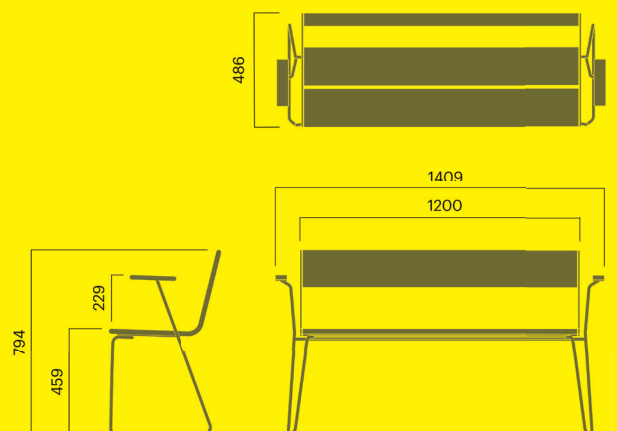

April Go bench

Seat and back in powder-coated aluminium		kg CO₂e	MJ	kg
Art. 7015-330	€ 730 / £ 620	60	922	22
Art. 7015-331	€ 610 / £ 520	60	922	22

Wooden seat and back

Art. 7015-900	€ 780 / £ 670	44	708	18
Art. 7015-901	€ 670 / £ 580	44	708	18

With armrest, wooden seat and back

Art. 7016-900	€ 940 / £ 800	47	760	19

Wooden seat and back

Art. 7016-901	€ 830 / £ 710	47	760	19

Stackable