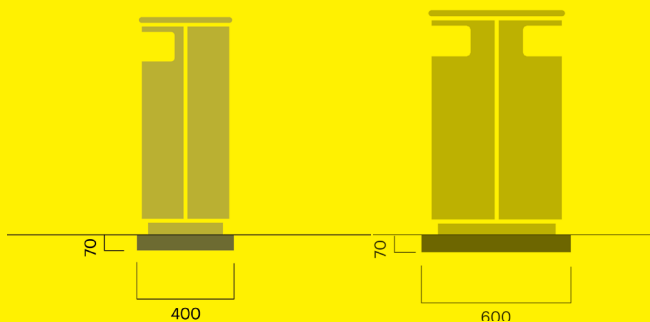

Extra allen key for bins

Art.	Price	kg CO₂e	MJ	kg
Art. 90007-901	€ 15 / £ 15	-	0	0

City concrete foundation

For City litter bins 70 litres and ashtray 17/60 litres	Art.	Price	kg CO₂e	MJ	kg
Art. 267-004	€ 90 / £ 70	6	220	28	

For City litter bins 150/180 litres and large ashtray	Art.	Price	kg CO₂e	MJ	kg
Art. 247-004	€ 100 / £ 90	14	496	58