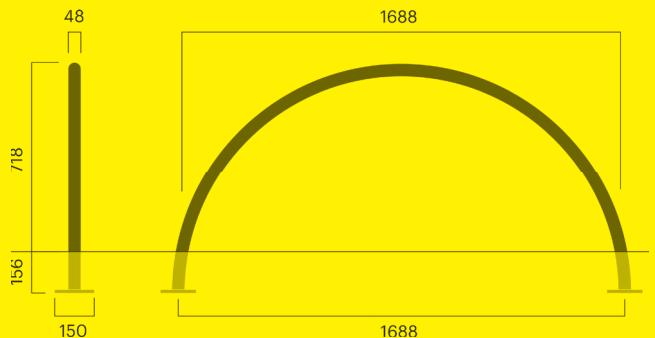

Bøy

Bøy bike rack

For 2 bikes	kg CO₂e	MJ	kg
Art. 388-900	€ 310 / £ 260	37	512
Art. 388-901	€ 250 / £ 210	37	512