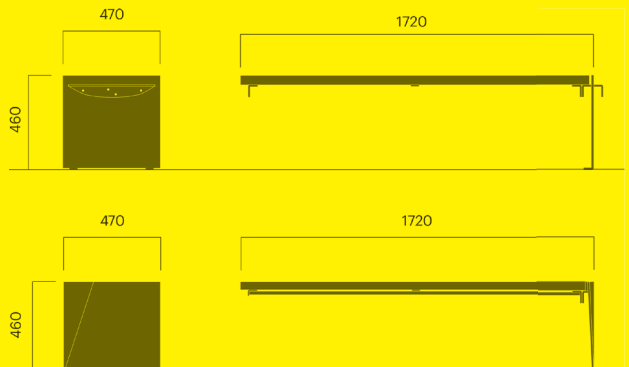

End module

Art. 1509-900	€ 870 / £ 750	94	1 590	44
Art. 1509-901	€ 760 / £ 650	94	1 590	44