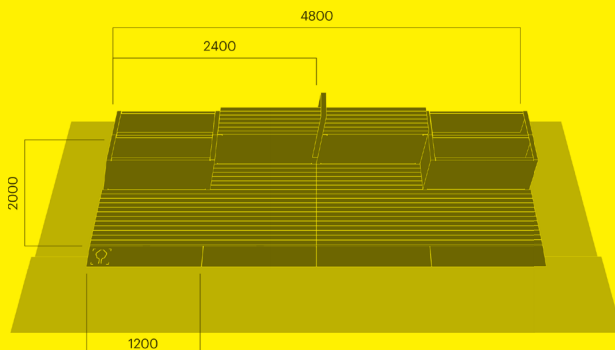

Parklet 2.0

Fully furnished with transition plates, seating modules with armrests and planters. Movable with a forklift.

		kg CO₂e	MJ	kg
Art. 4472-900	€ 15520 / £ 13250	3071	46 965	1361
Art. 4472-901	€ 14980 / £ 12800	3071	46 965	1182