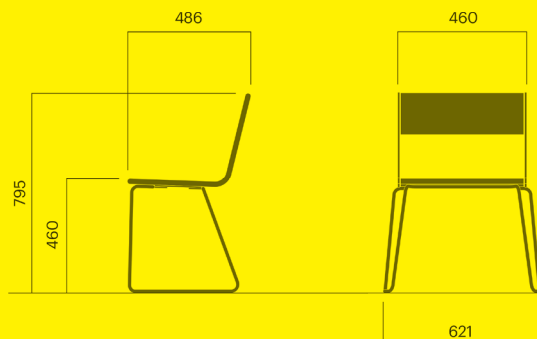

April Go chair

Seat and back in powder-coated aluminium	kg CO₂e	MJ	kg	
Art. 7013-330	€ 480 / £ 410	37	553	13
Art. 7013-331	€ 400 / £ 340	37	553	13

Wooden seat and back

Art. 7013-900	€ 460 / £ 400	30	448	13
Art. 7013-901	€ 400 / £ 340	30	448	11

Stackable