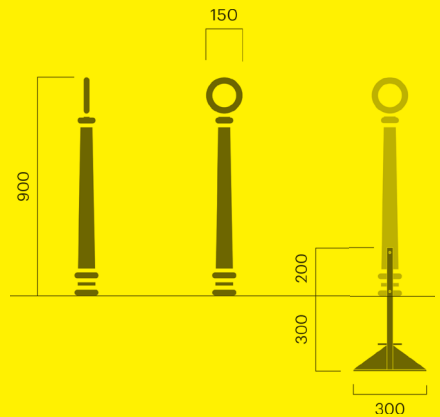

City bicycle bollard

Complete with foundation

For 2 bikes		kg CO₂e	MJ	kg
Art. 286-800	€ 480 / £ 420	82	1 270	20