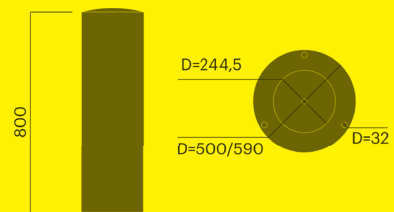

Hvilan bollard

Versions A and C are strength-calculated and dimensioned to stop 3.5 tonnes at 30km/h or 18mph

Anchoring A		kg CO₂e	MJ	kg
Art. 185-900A	€ 1160 / £ 990	154	2 149	80
Art. 185-901A	€ 1060 / £ 910	154	2 149	80
Anchoring C		kg CO₂e	MJ	kg
Art. 185-900C	€ 850 / £ 710	154	2 149	62
Art. 185-901C	€ 680 / £ 580	154	2 149	62
Demountable		kg CO₂e	MJ	kg
Art. 185-900D	€ 1160 / £ 980	157	2 191	58
Art. 185-901D	€ 1060 / £ 910	157	2 191	58