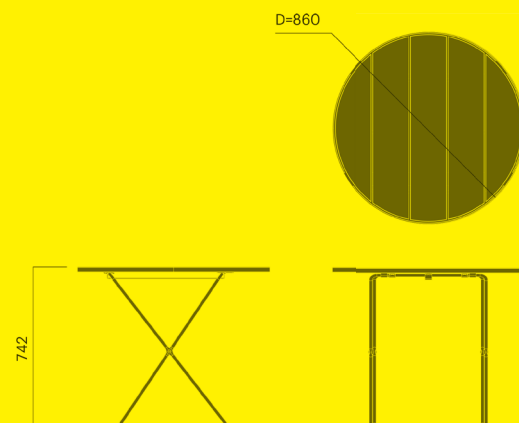

April Go round folding table

Table top made of wood		kg CO₂e	MJ	kg
Art. 7037-900	€ 1080 / £ 920	47	752	24
Art. 7037-901	€ 940 / £ 800	47	752	24

Foldable