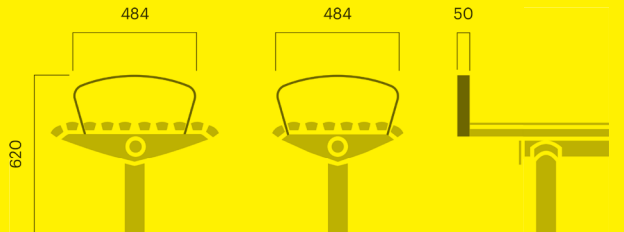

Urban armrests for bench

Armrest pair		kg CO₂e	MJ	kg
Art. 526-900	€ 270 / £ 230	17	236	4
Art. 526-901	€ 200 / £ 180	17	236	4