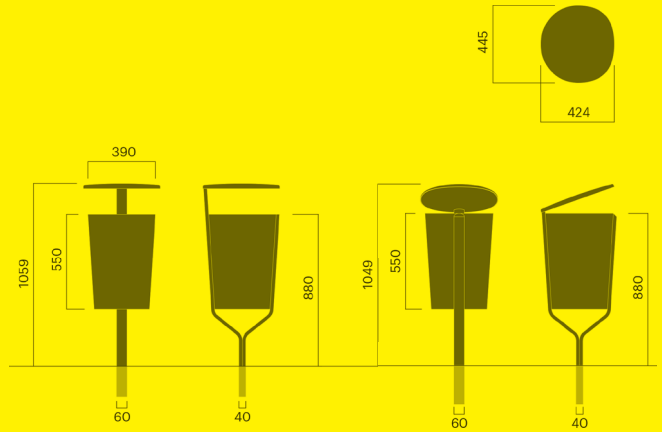

Folk litter bin

		kg CO₂e	MJ	kg
Flat top, anchored by rootfixing				
Art. 4942-904C	€ 1260 / £ 1050	134	1944	30
Flat top, anchoring with base plate				
Art. 4942-904A	€ 1370 / £ 1140	134	1944	30
Slanted top, anchored by rootfixing				
Art. 4943-904C	€ 1280 / £ 1090	106	1568	29
Slanted top, anchoring with base plate				
Art. 4943-904A	€ 1370 / £ 1140	106	1568	29