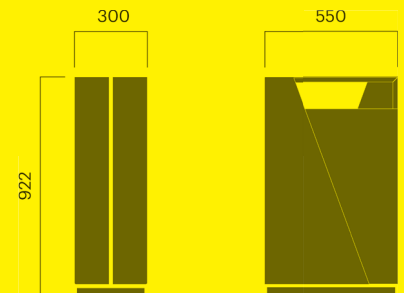

Bloc litter bin

100 litres		kg CO₂e	MJ	kg
Art. 1542-900	€ 1460 / £ 1240	229	3 236	72
Art. 1542-901	€ 1260 / £ 1070	229	3 236	72

With ashtray

Art. 1543-900	€ 1660 / £ 1410	231	3 232	74
Art. 1543-901	€ 1440 / £ 1240	231	3 232	74