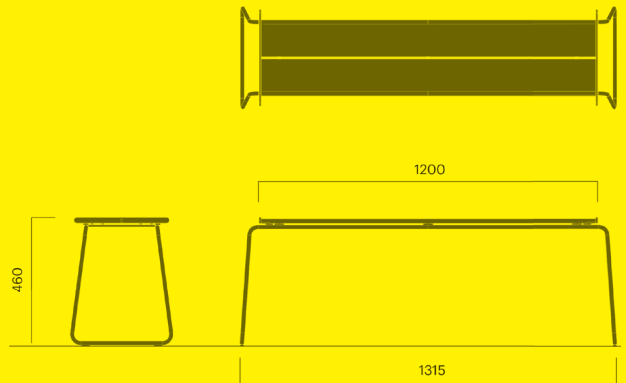

April Go bench

Seat and back in powder-coated aluminium		kg CO₂e	MJ	kg
Art. 7006-330	€ 550 / £ 460	36	572	15
Art. 7006-331	€ 510 / £ 420	36	572	15

Wooden seat

Art. 7006-900	€ 610 / £ 520	36	572	15
Art. 7006-901	€ 530 / £ 450	36	572	16

Stackable