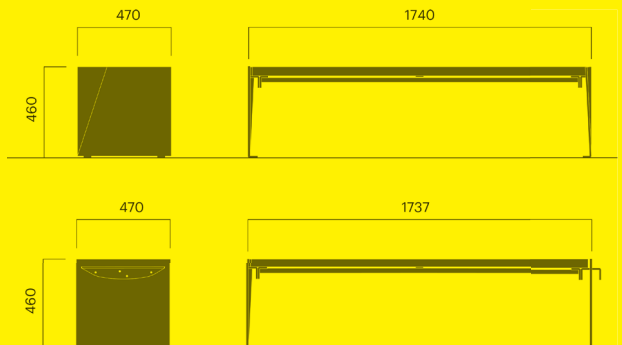

Starter module

Art. 1507-901	€ 1050 / £ 900	152	2 398	62
Art. 1507-900	€ 1200 / £ 1020	152	2 398	62