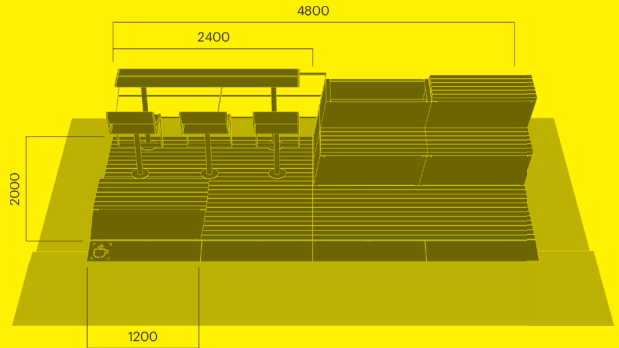

Parklet 2.0

Fully furnished with fence, transition plates, seating modules, bar solution and planter. Movable with a forklift.

		kg CO₂e	MJ	kg
Art. 4471-900	€ 20330 / £ 17360	3566	52 678	1393
Art. 4471-901	€ 18730 / £ 15990	3566	52 678	1599