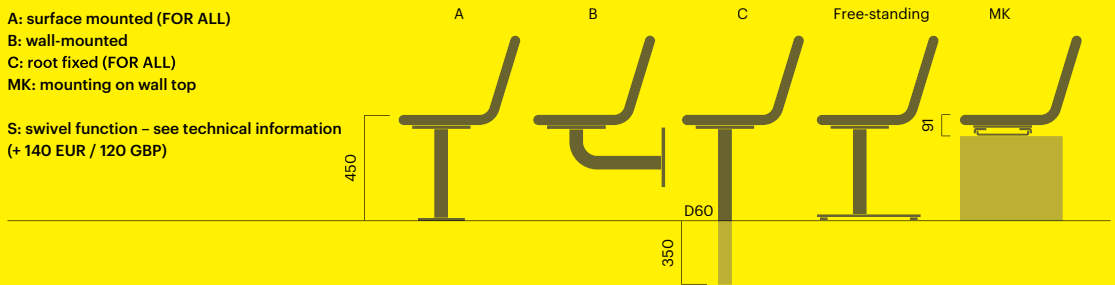

## Anchoring options

A: surface mounted (FOR ALL)

B: wall-mounted

C: root fixed (FOR ALL)

MK: mounting on wall top

S: swivel function – see technical information  
(+ 140 EUR / 120 GBP)