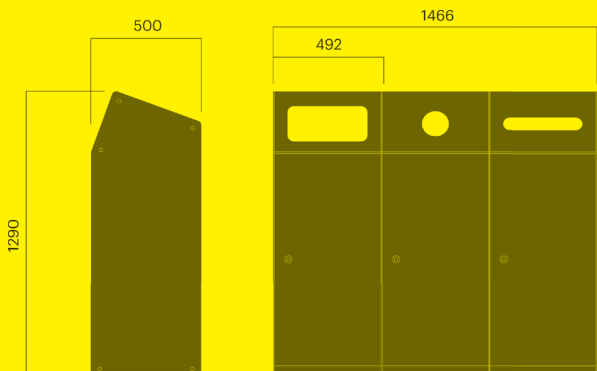

Acceptor recycling bin

		kg CO₂e	MJ	kg
3 x 160 litres				
Art. 2146-900	€ 4550 / £ 3880	679	9 473	219
Art. 2146-901	€ 3830 / £ 3260	679	9 473	219