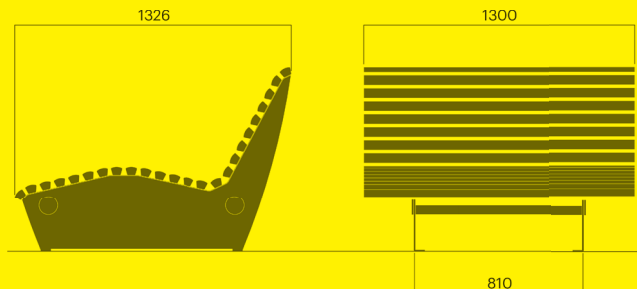

Urban sunbed

Freestanding / for surface fixing

		kg CO₂e	MJ	kg
Art. 566-900	€ 1980 / £ 1650	167	2 658	87
Art. 566-901	€ 1690 / £ 1410	167	2 658	79