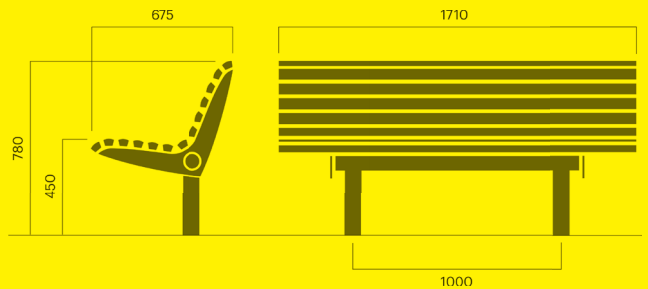

Urban seat

Anchoring A, B or C		kg CO₂e	MJ	kg
Art. 513-900A	€ 1080 / £ 920	82	1508	44
Art. 513-901A	€ 940 / £ 800	82	1508	44
Art. 513-900B	€ 1080 / £ 920	82	1508	44
Art. 513-901B	€ 940 / £ 800	82	1508	44
Art. 513-900C	€ 1080 / £ 920	87	1424	47
Art. 513-901C	€ 940 / £ 800	87	1424	46