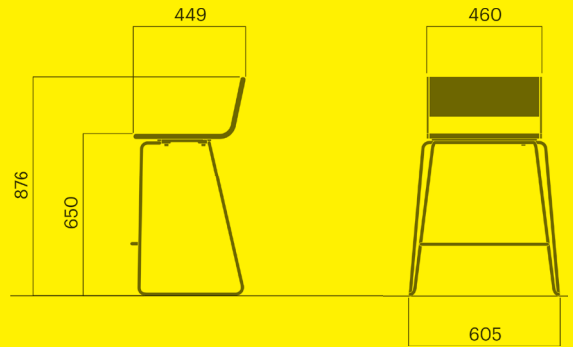

## April Go lounge chair

Wooden seat and back	kg CO <sub>2</sub> e	MJ	kg	
Art. 7064-900	€ 650 / £ 550	32	485	12
Art. 7064-901	€ 520 / £ 440	32	485	13

## April Go bar chair

Wooden seat and back		kg CO <sub>2</sub> e	MJ	kg
Art. 7018-900	€ 680 / £ 570	32	475	14
Art. 7018-901	€ 470 / £ 400	32	475	14

Stackable