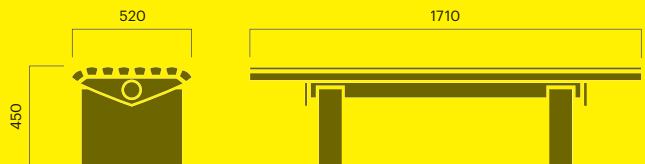

Urban bench

Narrow bench, with granite plinth		kg CO₂e	MJ	kg
Art. 508-900	€ 1590 / £ 1330	87	1945	100
Art. 508-901	€ 1440 / £ 1210	87	1945	100

Wide bench, with granite plinth		kg CO₂e	MJ	kg
Art. 509-900	€ 1700 / £ 1420	92	2074	104
Art. 509-901	€ 1550 / £ 1290	92	2074	104