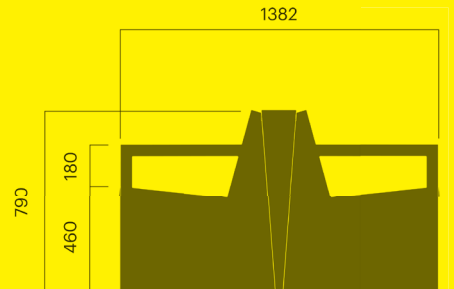

Bloc seat double back to back

Complete back-to-back seat with armrests		kg CO₂e	MJ	kg
Art. 1534-900	€ 3790 / £ 3230	480	7 730	204
Art. 1534-901	€ 3190 / £ 2720	480	7 730	204

Starter back-to-back module with armrest at the end

Art. 1571-900	€ 3670 / £ 3140	476	7 655	202
Art. 1571-901	€ 3250 / £ 2770	476	7 655	202

Starter back-to-back module with armrest at connection point

Art. 1570-900	€ 3790 / £ 3230	476	7 655	208
Art. 1570-901	€ 3240 / £ 2770	476	7 655	208