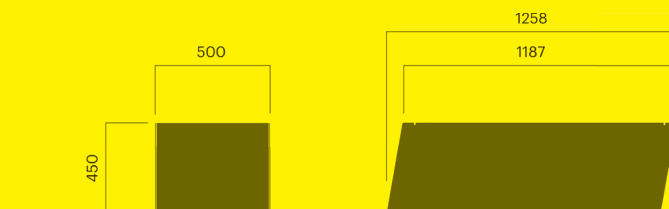

Parklet 2.0 small planter

Supplied with integrated water reservoir and drainage

		kg CO₂e	MJ	kg
Art. 4488-900	€ 1160 / £ 990	227	3 161	72
Art. 4488-901	€ 1050 / £ 900	227	3 161	72