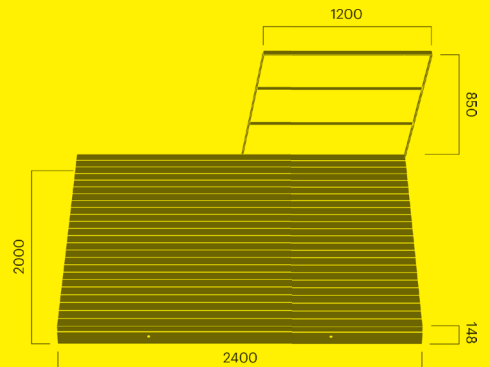

Parklet 2.0 floor and fence

Movable with a forklift.

		kg CO₂e	MJ	kg
Floor with adjustable feet				
Art. 4401-901	€ 3160 / £ 2700	708	11 716	318
Fence length 1200 mm				
Art. 4454-900	€ 470 / £ 410	44	610	14
Art. 4454-901	€ 360 / £ 300	44	610	14