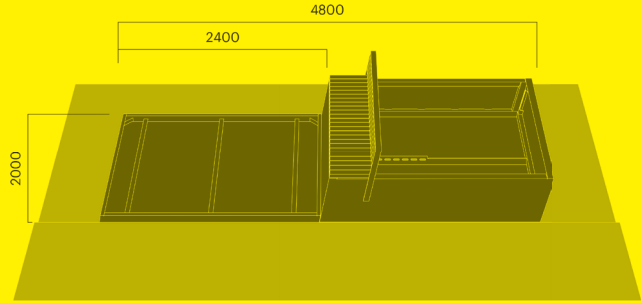

Parklet 2.0

Combination of low and high planter with integrated bench. Movable with a forklift.

		kg CO₂e	MJ	kg
Art. 4474-900	€ 16050 / £ 13710	3907	55 326	1233
Art. 4474-901	€ 14980 / £ 12800	3907	55 326	1236