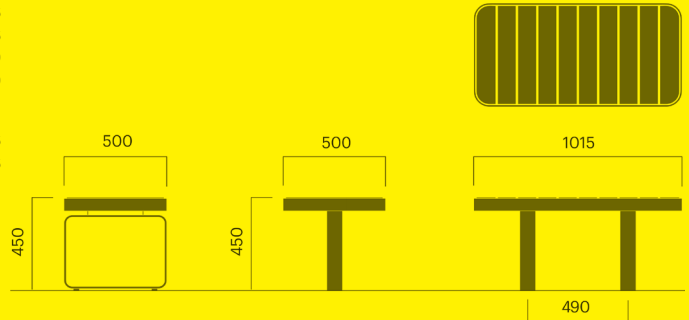

Forum bench 1 metre

Anchoring A or C		kg CO₂e	MJ	kg
Art. 2502-900A	€ 1090 / £ 930	120	1 831	46
Art. 2502-901A	€ 950 / £ 810	120	1 831	46
Art. 2502-900C	€ 1050 / £ 900	132	1 996	50
Art. 2502-901C	€ 910 / £ 780	132	1 996	50

Freestanding

Art. 2502-900	€ 1310 / £ 1120	150	2 249	56
Art. 2502-901	€ 1200 / £ 1020	150	2 249	56