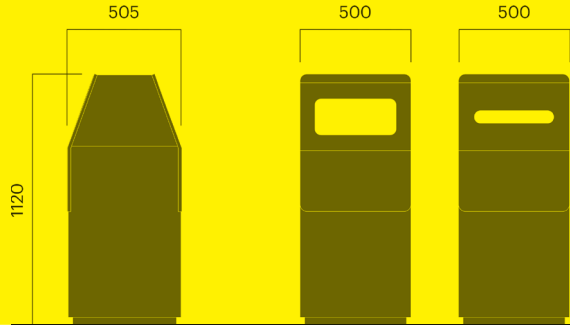

Acceptor recycling bin

		kg CO₂e	MJ	kg
2 x 55 litres				
Art. 2142-900	€ 1690 / £ 1440	275	3 838	87
Art. 2142-901	€ 1430 / £ 1230	275	3 838	87
1 x 110 litres				
Art. 2144-900	€ 1690 / £ 1440	278	3 875	88
Art. 2144-901	€ 1430 / £ 1230	278	3 875	88