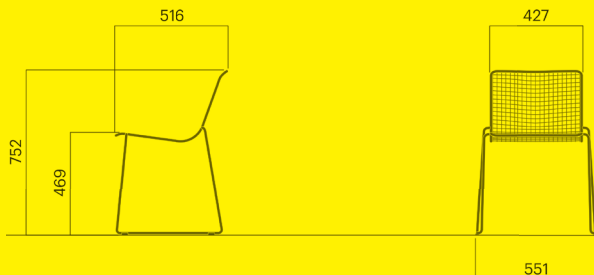

Munch

Munch stackable cafe chair

		kg CO₂e	MJ	kg
Art. 5113-900	€ 390 / £ 330	36	497	11
Art. 5113-901	€ 320 / £ 270	36	497	11

Cushions available, pricing on request