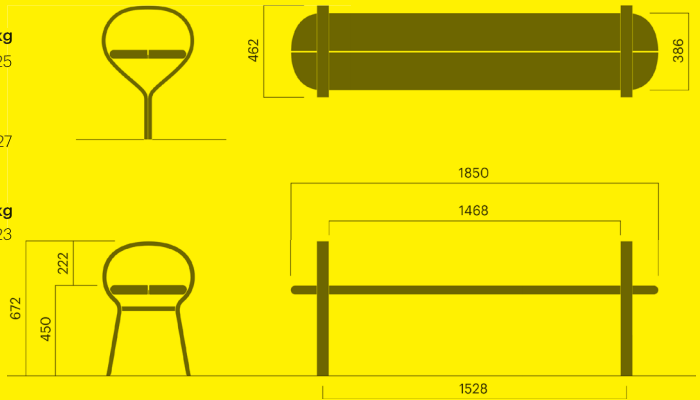

Folk bench with armrests

Anchoring by roofixng   kg CO₂e   MJ   kg
Art. 4904-904C   € 1020 / £ 870   50   983   25

Anchoring with baseplate
Art. 4904-904A   € 1160 / £ 990   61   1168   27

Freestanding   kg CO₂e   MJ   kg
Art. 4904-904   € 1260 / £ 1070   41   839   23