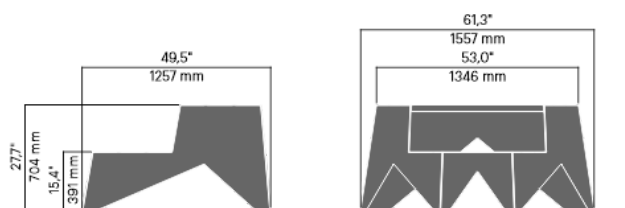

STOOP bench

2413

Designed by
Julien De Smedt

Stoop bench is an informal, sociable meeting place based on the universal idea of using steps as places for sitting. The shape means that an urban auditorium can be created using several benches, with each bench being able to accommodate up to nine people. The Stoop Mini bench is a smaller version of the popular Stoop bench. It works as a social and playful meeting place and is based on the universal idea of using steps as seating. Its shape enables several benches to form an urban auditorium where each bench has space for up to five people.

AWARD FOR DESIGN EXCELLENCE

Anchoring/assembly

Free-standing/mounted to the ground

161 kg / 355 lb

Primary material

Hot-dip galvanised steel

All steel components are hot-dip galvanised, which produces a matt grey surface after a while. We offer a lifetime anti-rust warranty.