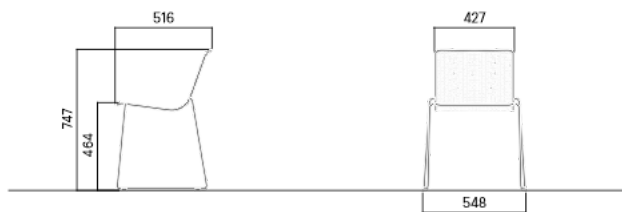

Anchoring/assembly

Free-standing

11 kg