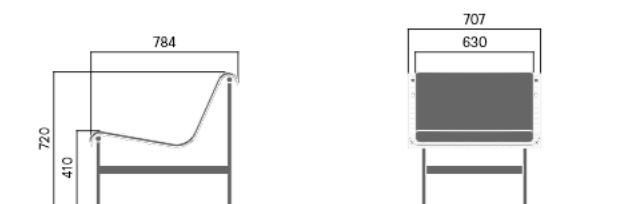

DOGA AWARD

23.8 kg

Anchoring/assembly

Free-standing

Primary material

Hot-dip galvanised steel

All steel components are hot-dip galvanised, which produces a matt grey surface after a while. We offer a lifetime anti-rust warranty.