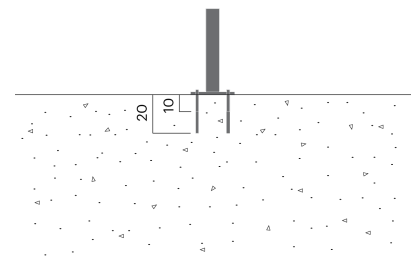

KONG sun bench

4066A

Designed by
Allan Hagerup

Kong sun bench complements and completes the existing KONG series. Thanks to its excellent comfort and generous seating surface, the KONG sun bench is perfect for enjoying beautiful days, reading the newspaper, or striking up a conversation with the person sitting next to you.

150 kg / 331 lb

Anchoring/assembly

Type A - Base plate

Primary material

Hot-dip galvanised steel

All steel components are hot-dip galvanised, which produces a matt grey surface after a while. We offer a lifetime anti-rust warranty.