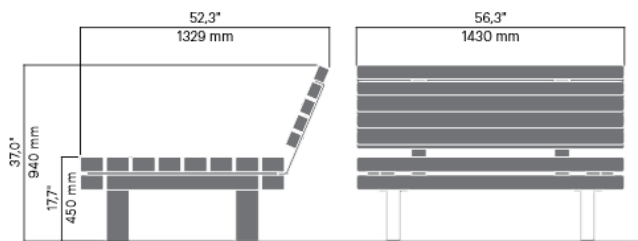

150 kg / 331 lb

Anchoring/assembly

Type A - Base plate

Primary material

Hot-dip galvanised steel

All steel components are hot-dip galvanised, which produces a matt grey surface after a while. We offer a lifetime anti-rust warranty.