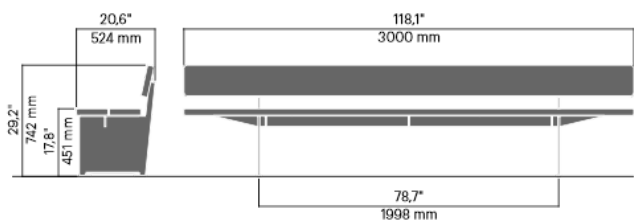

BRISKEBY seat

6016

Designed by
Andreas Engesvik

Briskeby seat is at three meters, the longest single bench in our collection. Briskeby works brilliantly as a generous and social meeting place with room for many. The bench has a timeless Scandinavian aesthetic with expansive steel and wooden surfaces and is elegant and comfortable. It comes in linseed oil-treated Nordic pine as standard. It also comes in painted Accoya.

Anchoring/assembly

Free-standing/mounted to the ground

73 kg / 161 lb

Primary material

Hot-dip galvanised steel

All steel components are hot-dip galvanised, which produces a matt grey surface after a while. We offer a lifetime anti-rust warranty.