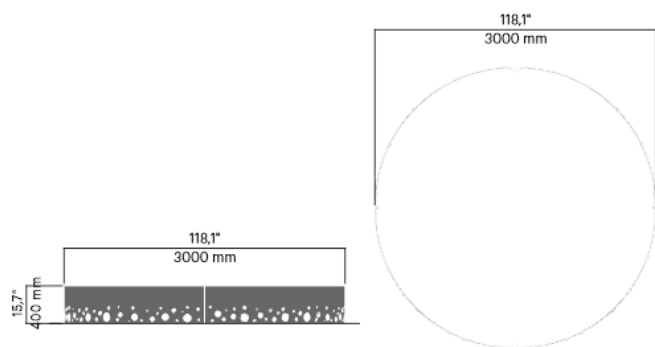

D
WINNER
2022