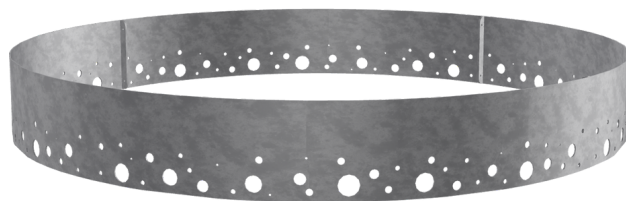

HABITATS Decay Edge

5874

Designed by
René Hougaard, ARDE

Habitats decay edge is a combination of a compost bin and a planter. It makes it possible to create living microhabitats by combining elements such as stone, wood, organic materials, soil, plants and water. This is how you create an environment where small creatures can live, hide and find food. The system is available in a number of different sizes and shapes so that it's easy to adapt to various surroundings.

D
WINNER
2022

170 kg / 375 lb

Anchoring/assembly

Primary material

Hot-dip galvanised steel

All steel components are hot-dip galvanised, which produces a matt grey surface after a while. We offer a lifetime anti-rust warranty.