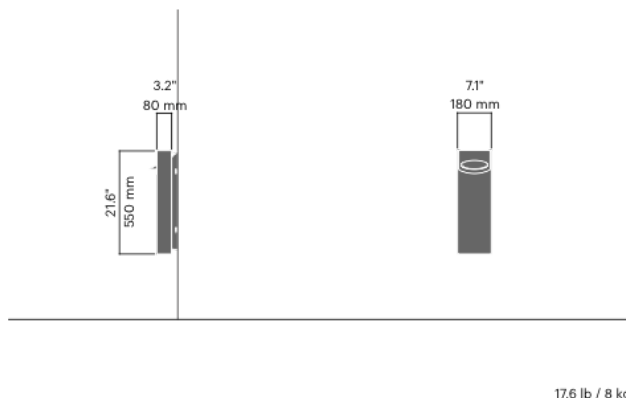

URBAN ashtray

560

Designed by
Artur Wozniak, Hallvard Jakobsen

Urban ashtray can be mounted on a wall or post.

AWARD FOR DESIGN EXCELLENCE

Anchoring/assembly

Vegghengt

Primary material

Hot-dip galvanised steel

All steel components are hot-dip galvanised, which produces a matt grey surface after a while. We offer a lifetime anti-rust warranty.

2 mm

Sustainability

Indicators	Global warming	Total energy used	Recycled materials
Unit	kg CO2	MJ	%
Cradle to Gate A1-A3	36.73	512.59	2.82

Certifications

Warranty

- Lifetime warranty against rust
- 15 year warranty on powder coating
- 15 year warranty on wood
- Spare parts always available

Additional features on request

- ☒ Swivel
- ☒ Modular
- ☒ ADA
- ☒ USB
- ☒ LED
- ☒ HC
- ☒ Antigraff
- ☒ Water system
- ☒ Lifting hook
- ☒ Caster